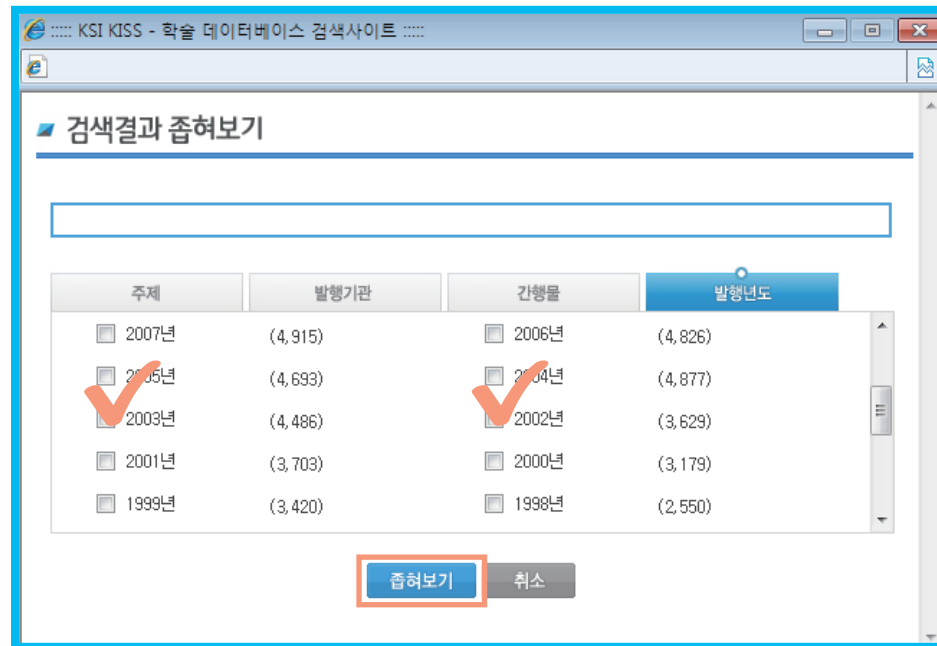

04

검색활용
검색결과 좁혀보기

:: 검색결과 좁혀보기

- 발행연도는 최신 순으로 정렬
- 찾는 연도가 없는 경우, '더보기'를 통해 선택 가능